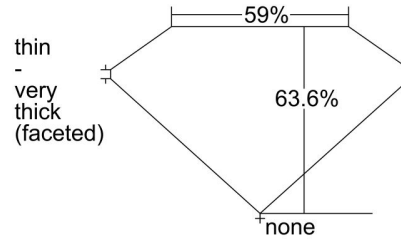

GIA NATURAL DIAMOND GRADING REPORT

July 07, 2022
 GIA Report Number 6431918116
 Shape and Cutting Style Pear Brilliant
 Measurements 8.91 x 5.84 x 3.72 mm

GRADING RESULTS

Carat Weight 1.20 carat
 Color Grade D
 Clarity Grade VS2

ADDITIONAL GRADING INFORMATION

Polish Excellent
 Symmetry Excellent
 Fluorescence Faint
 Inscription(s): GIA 6431918116
Comments: Pinpoints are not shown.

PROPORTIONS

Profile not to actual proportions

CLARITY CHARACTERISTICS

KEY TO SYMBOLS*

- Crystal ▲ Natural
- ~ Feather
- ▲ Indented Natural
- ∖ Needle

* Red symbols denote internal characteristics (inclusions). Green or black symbols denote external characteristics (blemishes). Diagram is an approximate representation of the diamond, and symbols shown indicate type, position, and approximate size of clarity characteristics. All clarity characteristics may not be shown. Details of finish are not shown.