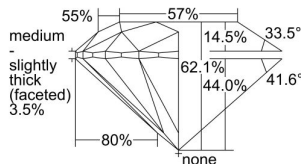

GIA®

FACSIMILE

GIA REPORT 6431924758

Verify this report at GIA.edu

GIA NATURAL DIAMOND DOSSIER®

July 06, 2022
GIA Report Number **6431924758**
Shape and Cutting Style ..... **Round Brilliant**
Measurements ..... **5.72 - 5.73 x 3.56 mm**

GRADING RESULTS

Carat Weight ..... **0.71 carat**
Color Grade ..... **E**
Clarity Grade **VS2**
Cut Grade ..... **Excellent**

ADDITIONAL GRADING INFORMATION

Polish ..... **Excellent**
Symmetry ..... **Excellent**
Fluorescence ..... **None**
Clarity Characteristics..... **Cloud, Needle**
Inscription(s): **GIA 6431924758**

PROPORTIONS

Profile to actual proportions

GRADING SCALES

GIA COLOR SCALE	GIA CLARITY SCALE	GIA CUT SCALE	
D	FLAWLESS	EXCELLENT	
E	INTERNALLY FLAWLESS		
F		VVS₁	VERY GOOD
G	VVS₂		
H	VS₁	GOOD	
I	VS₂		
J	SI₁	FAIR	
K	SI₂		
L	I₁	POOR	
M	I₂		
N	I₃		
O			
P			
Q			
R			
S			
T			
U			
V			
W			
X			
Y			
Z