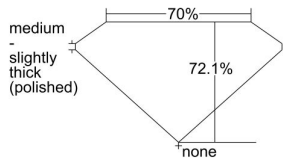

GIA®

FACSIMILE

GIA REPORT 6431937342

Verify this report at GIA.edu

GIA NATURAL DIAMOND DOSSIER®

July 05, 2022
GIA Report Number 6431937342
Shape and Cutting Style ..... Square Modified Brilliant
Measurements ..... 4.49 x 4.43 x 3.19 mm

GRADING RESULTS

Carat Weight ..... 0.52 carat
Color Grade ..... E
Clarity Grade VS2

ADDITIONAL GRADING INFORMATION

Polish ..... Excellent
Symmetry ..... Excellent
Fluorescence ..... None
Clarity Characteristics ..... Crystal
Inscription(s): GIA 6431937342

PROPORTIONS

Profile not to actual proportions

GRADING SCALES

GIA COLOR SCALE		GIA CLARITY SCALE			
COLORLESS	D	VERY VERY SLIGHTLY INCLUDED	FLAWLESS		
	E		INTERNALLY FLAWLESS		
	F	VERY SLIGHTLY INCLUDED	VVS₁		
	G		VVS₂		
	H		VS₁		
	NEAR COLORLESS	I	SLIGHTLY INCLUDED	VS₂	
		J		SI₁	
		FAINT	K	INCLUDED	SI₂
			L		I₁
			M		I₂
VERT LIGHT			N	INCLUDED	I₃
			O		
			P		
	Q				
LIGHT	R				
	S				
	T				
	U				
	V				
	Z