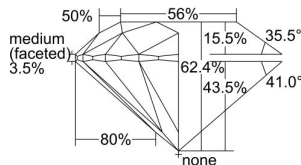

GIA®

FACSIMILE

GIA REPORT 6432150739

Verify this report at GIA.edu

GIA NATURAL DIAMOND DOSSIER®

May 05, 2022
GIA Report Number **6432150739**
Shape and Cutting Style ..... **Round Brilliant**
Measurements ..... **5.29 - 5.31 x 3.31 mm**

GRADING RESULTS

Carat Weight ..... **0.57 carat**
Color Grade ..... **F**
Clarity Grade **VVS2**
Cut Grade ..... **Excellent**

ADDITIONAL GRADING INFORMATION

Polish ..... **Excellent**
Symmetry ..... **Excellent**
Fluorescence ..... **Faint**
Clarity Characteristics..... **Cloud, Pinpoint**
Inscription(s): **GIA 6432150739**

PROPORTIONS

Profile to actual proportions

GRADING SCALES

GIA COLOR SCALE	GIA CLARITY SCALE	GIA CUT SCALE	
D	FLAWLESS	EXCELLENT	
E	INTERNALLY FLAWLESS		
F		VVS₁	VERY GOOD
G	VVS₂		
H	VS₁	GOOD	
I	VS₂		
J	SI₁	FAIR	
K	SI₂		
L	I₁	POOR	
M	I₂		
N	I₃		
O			
P			
Q			
R			
S			
T			
U			
V			
W			
X			
Y			
Z