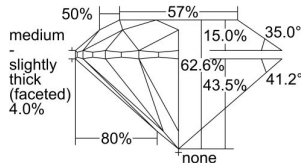

GIA®

FACSIMILE

GIA REPORT 6432156747

Verify this report at GIA.edu

GIA NATURAL DIAMOND DOSSIER®

April 22, 2022
GIA Report Number **6432156747**
Shape and Cutting Style ..... **Round Brilliant**
Measurements ..... **5.06 - 5.09 x 3.18 mm**

GRADING RESULTS

Carat Weight ..... **0.50 carat**
Color Grade ..... **K**
Clarity Grade **VVS2**
Cut Grade ..... **Excellent**

ADDITIONAL GRADING INFORMATION

Polish ..... **Excellent**
Symmetry ..... **Excellent**
Fluorescence ..... **None**
Clarity Characteristics..... **Needle, Pinpoint, Indented Natural**
Inspection(s): **GIA 6432156747**

PROPORTIONS

Profile to actual proportions

GRADING SCALES

GIA COLOR SCALE	GIA CLARITY SCALE	GIA CUT SCALE	
D	FLAWLESS	EXCELLENT	
E	INTERNALLY FLAWLESS		
F		VVS₁	VERY GOOD
G	VVS₂		
H	VS₁	GOOD	
I	VS₂		
J	SI₁	FAIR	
K	SI₂		
L	I₁	POOR	
M	I₂		
N	I₃		
O			
P			
Q			
R			
S			
T			
U			
V			
W			
X			
Y			
Z