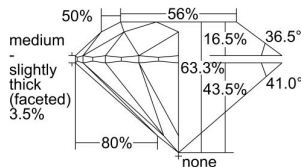

GIA®

FACSIMILE

GIA REPORT 6432172975

Verify this report at GIA.edu

GIA NATURAL DIAMOND DOSSIER®

April 22, 2022
GIA Report Number **6432172975**
Shape and Cutting Style ..... **Round Brilliant**
Measurements ..... **4.67 - 4.71 x 2.97 mm**

GRADING RESULTS

Carat Weight ..... **0.40 carat**
Color Grade ..... **L**
Clarity Grade **VVS2**
Cut Grade ..... **Excellent**

ADDITIONAL GRADING INFORMATION

Polish ..... **Excellent**
Symmetry ..... **Excellent**
Fluorescence ..... **Faint**
Clarity Characteristics..... **Cloud, Pinpoint**
Inscription(s): **GIA 6432172975**

PROPORTIONS

Profile to actual proportions

GRADING SCALES

GIA COLOR SCALE	GIA CLARITY SCALE	GIA CUT SCALE
COLOURLESS D	FLAWLESS	EXCELLENT
E	INTERNALLY FLAWLESS	
F	VVS₁	VERY GOOD
G		
H	VVS₂	GOOD
I	VS₁	
J	VS₂	FAIR
K	SI₁	
L	SI₂	POOR
M	I₁	
N	I₂	
O	I₃	
P		
Q		
R		
S		
T		
U		
V		
W		
X		
Y		
Z