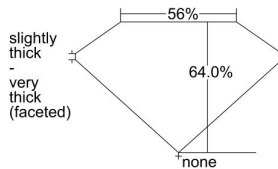

GIA®

FACSIMILE

GIA REPORT 6432177555

Verify this report at GIA.edu

GIA NATURAL DIAMOND DOSSIER®

April 27, 2022
GIA Report Number 6432177555
Shape and Cutting Style ..... Oval Brilliant
Measurements ..... 7.25 x 4.91 x 3.14 mm

GRADING RESULTS

Carat Weight ..... 0.73 carat
Color Grade ..... D
Clarity Grade SI1

ADDITIONAL GRADING INFORMATION

Polish ..... Excellent
Symmetry ..... Very Good
Fluorescence ..... Faint
Clarity Characteristics ..... Crystal
Inscription(s): GIA 6432177555

PROPORTIONS

Profile not to actual proportions

GRADING SCALES

GIA COLOR SCALE		GIA CLARITY SCALE		
NEAR COLORLESS	D	VERY VERY SLIGHTLY INCLUDED	FLAWLESS	
	E		INTERNALLY FLAWLESS	
	F	VERY SLIGHTLY INCLUDED	VVS₁	
	G		VVS₂	
	H		VS₁	
	FAINT	I	SLIGHTLY INCLUDED	VS₂
		J		SI₁
		K	INCLUDED	SI₂
		L		I₁
		M		I₂
LIGHT	N		I₃	
	O			
	P			
	Q			
	R			
	S			
	T			
	U			
	V			
	W			
	X			
	Y			
	Z