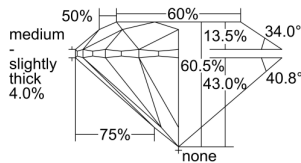

GIA®

FACSIMILE

GIA REPORT 6432183410

Verify this report at GIA.edu

GIA NATURAL DIAMOND DOSSIER®

April 25, 2022
GIA Report Number **6432183410**
Shape and Cutting Style ..... **Round Brilliant**
Measurements ..... **5.26 - 5.27 x 3.18 mm**

GRADING RESULTS

Carat Weight ..... **0.54 carat**
Color Grade ..... **J**
Clarity Grade **S12**
Cut Grade ..... **Excellent**

ADDITIONAL GRADING INFORMATION

Polish ..... **Excellent**
Symmetry ..... **Excellent**
Fluorescence ..... **None**
Clarity Characteristics ..... **Crystal**
Inscription(s): **GIA 6432183410**

PROPORTIONS

Profile to actual proportions

GRADING SCALES

GIA COLOR SCALE

COLORED	D
	E
	F
	G
	H
	I
	J
NEAR COLORLESS	K
	L
	M
	N
	O
	P
	Q
	R
	S
	T
	U
	V
	W
	X
	Y
	Z

GIA CLARITY SCALE

FLAWLESS	VERY VERY SLIGHTLY INCLUDED	VVS₁	VVS₂	VS₁	VS₂	SI₁	SI₂	I₁	I₂	I₃	
											INTERNALLY FLAWLESS

GIA CUT SCALE

EXCELLENT
VERY GOOD
GOOD
FAIR
POOR