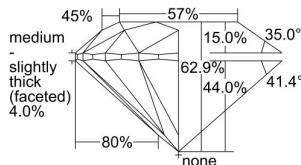

GIA®

FACSIMILE

GIA REPORT 6432223572

Verify this report at GIA.edu

GIA NATURAL DIAMOND DOSSIER®

April 27, 2022
GIA Report Number **6432223572**
Shape and Cutting Style ..... **Round Brilliant**
Measurements ..... **5.25 - 5.28 x 3.31 mm**

GRADING RESULTS

Carat Weight ..... **0.56 carat**
Color Grade ..... **L**
Clarity Grade **S11**
Cut Grade ..... **Excellent**

ADDITIONAL GRADING INFORMATION

Polish ..... **Excellent**
Symmetry ..... **Excellent**
Fluorescence ..... **Faint**
Clarity Characteristics..... **Cloud, Crystal**
Inscription(s): **GIA 6432223572**

PROPORTIONS

Profile to actual proportions

GRADING SCALES

GIA COLOR SCALE

COLORED	D
	E
	F
	G
	H
	I
	J
NEAR COLORLESS	K
	L
	M
	N
	O
	P
	Q
	R
	S
	T
	U
	V
	W
	X
	Y
	Z

GIA CLARITY SCALE

FLAWLESS	VERY VERY SLIGHTLY INCLUDED	VS₁	VS₂	SI₁	SI₂	I₁	I₂	I₃	
									FLAWLESS
INTERNALLY FLAWLESS	VERY SLIGHTLY INCLUDED								

GIA CUT SCALE

EXCELLENT
VERY GOOD
GOOD
FAIR
POOR