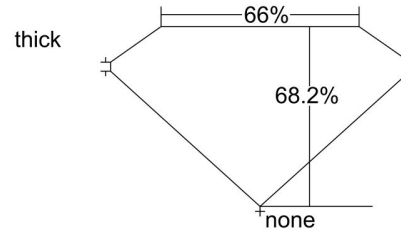

GIA NATURAL DIAMOND GRADING REPORT

May 03, 2022
 GIA Report Number 6432230772
 Shape and Cutting Style Square Emerald Cut
 Measurements 6.65 x 6.44 x 4.39 mm

GRADING RESULTS

Carat Weight 1.81 carat
 Color Grade I
 Clarity Grade VS2

ADDITIONAL GRADING INFORMATION

Polish Excellent
 Symmetry Excellent
 Fluorescence None
 Inscription(s): GIA 6432230772

Comments: Additional clouds are not shown. Pinpoints are not shown.

PROPORTIONS

Profile not to actual proportions

CLARITY CHARACTERISTICS

KEY TO SYMBOLS*

 Cloud

* Red symbols denote internal characteristics (inclusions). Green or black symbols denote external characteristics (blemishes). Diagram is an approximate representation of the diamond, and symbols shown indicate type, position, and approximate size of clarity characteristics. All clarity characteristics may not be shown. Details of finish are not shown.