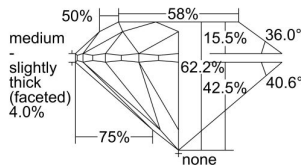

GIA®

FACSIMILE

GIA REPORT 6432230801

Verify this report at GIA.edu

GIA NATURAL DIAMOND DOSSIER®

April 28, 2022
GIA Report Number **6432230801**
Shape and Cutting Style ..... **Round Brilliant**
Measurements ..... **5.10 - 5.14 x 3.18 mm**

GRADING RESULTS

Carat Weight ..... **0.52 carat**
Color Grade ..... **K**
Clarity Grade **VS1**
Cut Grade ..... **Excellent**

ADDITIONAL GRADING INFORMATION

Polish ..... **Excellent**
Symmetry ..... **Excellent**
Fluorescence ..... **None**
Clarity Characteristics..... **Crystal, Cloud, Pinpoint**
Inscription(s): **GIA 6432230801**

PROPORTIONS

Profile to actual proportions

GRADING SCALES

GIA COLOR SCALE	GIA CLARITY SCALE	GIA CUT SCALE
COLOURLESS D	FLAWLESS	EXCELLENT
E	INTERNALLY FLAWLESS	
F	VVS₁	VERY GOOD
G		
H	VS₁	GOOD
I		
J	SI₁	FAIR
K		
L	I₁	POOR
M		
N	I₂	
O		
P	I₃	
Q		
R		
S		
T		
U		
V		
W		
X		
Y		
Z