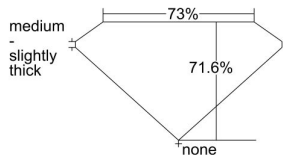

GIA®

FACSIMILE

GIA REPORT 6432232468

Verify this report at GIA.edu

GIA NATURAL DIAMOND DOSSIER®

May 16, 2022
GIA Report Number **6432232468**
Shape and Cutting Style ..... **Square Modified Brilliant**
Measurements ..... **5.13 x 5.05 x 3.62 mm**

GRADING RESULTS

Carat Weight ..... **0.75 carat**
Color Grade ..... **D**
Clarity Grade **S11**

ADDITIONAL GRADING INFORMATION

Polish ..... **Excellent**
Symmetry ..... **Very Good**
Fluorescence ..... **None**
Clarity Characteristics ..... **Crystal**
Inscription(s): GIA 6432232468

PROPORTIONS

Profile not to actual proportions

GRADING SCALES

GIA COLOR SCALE		GIA CLARITY SCALE			
COLORLESS	D	VERY VERY SLIGHTLY INCLUDED	FLAWLESS		
	E		INTERNALLY FLAWLESS		
	F		VVS₁		
	NEAR COLORLESS	G	VERY SLIGHTLY INCLUDED	VVS₂	
		H		VS₁	
		FAINT	I	SLIGHTLY INCLUDED	VS₂
			J		S1₁
			K	INCLUDED	S1₂
	L	I₁			
		M	I₂		
LIGHT	N	INCLUDED	I₃		
	O				
	P				
	Q				
	R				
	S