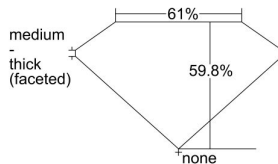

GIA®

FACSIMILE

GIA REPORT 6432239706

Verify this report at GIA.edu

GIA NATURAL DIAMOND DOSSIER®

April 29, 2022
GIA Report Number **6432239706**
Shape and Cutting Style ..... **Pear Brilliant**
Measurements ..... **8.13 x 5.01 x 3.00 mm**

GRADING RESULTS

Carat Weight ..... **0.75 carat**
Color Grade ..... **I**
Clarity Grade **S11**

ADDITIONAL GRADING INFORMATION

Polish ..... **Excellent**
Symmetry ..... **Very Good**
Fluorescence ..... **None**
Clarity Characteristics ..... **Crystal**
Inscription(s): **GIA 6432239706**

PROPORTIONS

Profile not to actual proportions

GRADING SCALES

GIA COLOR SCALE		GIA CLARITY SCALE			
COLORLESS	D	VERY VERY SLIGHTLY INCLUDED	FLAWLESS		
	E		INTERNALLY FLAWLESS		
	F	VERY SLIGHTLY INCLUDED	VVS₁		
	G		VVS₂		
	H		VS₁		
	NEAR COLORLESS	I	SLIGHTLY INCLUDED	VS₂	
		J		S1₁	
		FAINT	K	INCLUDED	S1₂
			L		I₁
			M		I₂
VERT LIGHT	N	INCLUDED	I₃		
	O				
	P				
	Q				
	R				
LIGHT	S				
	T				
	U				
	V				
	W				
X					
Y					
Z