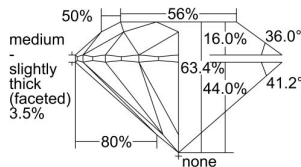

GIA®

FACSIMILE

GIA REPORT 6432259552

Verify this report at GIA.edu

GIA NATURAL DIAMOND DOSSIER®

May 02, 2022
GIA Report Number **6432259552**
Shape and Cutting Style ..... **Round Brilliant**
Measurements ..... **5.04 - 5.08 x 3.21 mm**

GRADING RESULTS

Carat Weight ..... **0.50 carat**
Color Grade ..... **K**
Clarity Grade **VS1**
Cut Grade ..... **Excellent**

ADDITIONAL GRADING INFORMATION

Polish ..... **Excellent**
Symmetry ..... **Excellent**
Fluorescence ..... **Faint**
Clarity Characteristics..... **Cloud, Crystal, Feather**
Inscription(s): **GIA 6432259552**

PROPORTIONS

Profile to actual proportions

GRADING SCALES

GIA COLOR SCALE	GIA CLARITY SCALE	GIA CUT SCALE	
D	FLAWLESS	EXCELLENT	
E	INTERNALLY FLAWLESS		
F		VVS₁	VERY GOOD
G	VVS₂		
H	VS₁	GOOD	
I	VS₂		
J	SI₁	FAIR	
K	SI₂		
L	I₁	POOR	
M	I₂		
N	I₃		
O			
P			
Q			
R			
S			
T			
U			
V			
W			
X			
Y			
Z