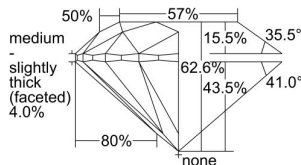

GIA®

FACSIMILE

GIA REPORT 6432273783

Verify this report at GIA.edu

GIA NATURAL DIAMOND DOSSIER®

May 02, 2022
GIA Report Number **6432273783**
Shape and Cutting Style ..... **Round Brilliant**
Measurements ..... **5.89 - 5.93 x 3.70 mm**

GRADING RESULTS

Carat Weight ..... **0.80 carat**
Color Grade ..... **E**
Clarity Grade **VS2**
Cut Grade ..... **Excellent**

ADDITIONAL GRADING INFORMATION

Polish ..... **Excellent**
Symmetry ..... **Excellent**
Fluorescence ..... **None**
Clarity Characteristics..... **Crystal, Indented Natural**
Inscription(s): **GIA 6432273783**

PROPORTIONS

Profile to actual proportions