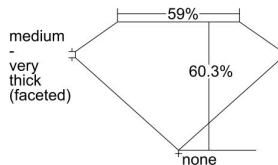

GIA®

FACSIMILE

GIA REPORT 6432275443

Verify this report at GIA.edu

GIA NATURAL DIAMOND DOSSIER®

May 03, 2022
GIA Report Number **6432275443**
Shape and Cutting Style ..... **Heart Brilliant**
Measurements ..... **4.91 x 6.02 x 3.63 mm**

GRADING RESULTS

Carat Weight ..... **0.64 carat**
Color Grade ..... **F**
Clarity Grade **S11**

ADDITIONAL GRADING INFORMATION

Polish ..... **Excellent**
Symmetry ..... **Very Good**
Fluorescence ..... **None**
Clarity Characteristics..... **Crystal, Cloud, Feather**
Inscription(s): **GIA 6432275443**

PROPORTIONS

Profile not to actual proportions

GRADING SCALES

GIA COLOR SCALE		GIA CLARITY SCALE			
COLORLESS	D	VERY VERY SLIGHTLY INCLUDED	FLAWLESS		
	E		INTERNALLY FLAWLESS		
	F	VERY SLIGHTLY INCLUDED	VVS₁		
	G		VVS₂		
	H		VS₁		
	NEAR COLORLESS	I	SLIGHTLY INCLUDED	VS₂	
		J		S1₁	
		FAINT	K	INCLUDED	S1₂
			L		I₁
			M		I₂
VERT LIGHT	N	LIGHT	I₃		
	O				
	P				
	Q				
	R