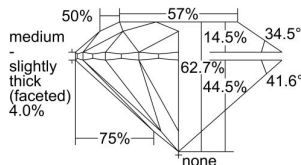

GIA®

FACSIMILE

GIA REPORT 6432288334

Verify this report at GIA.edu

GIA NATURAL DIAMOND DOSSIER®

May 03, 2022
GIA Report Number **6432288334**
Shape and Cutting Style ..... **Round Brilliant**
Measurements ..... **5.25 - 5.27 x 3.30 mm**

GRADING RESULTS

Carat Weight ..... **0.56 carat**
Color Grade ..... **L**
Clarity Grade **VS1**
Cut Grade ..... **Excellent**

ADDITIONAL GRADING INFORMATION

Polish ..... **Excellent**
Symmetry ..... **Excellent**
Fluorescence ..... **Faint**
Clarity Characteristics..... **Cloud, Pinpoint**
Inscription(s): **GIA 6432288334**

PROPORTIONS

Profile to actual proportions

GRADING SCALES

GIA COLOR SCALE	GIA CLARITY SCALE	GIA CUT SCALE	
D	FLAWLESS	EXCELLENT	
E	INTERNALLY FLAWLESS		
F		VVS₁	VERY GOOD
G	VVS₂		
H	VS₁	GOOD	
I	VS₂		
J	SI₁	FAIR	
K	SI₂		
L	I₁	POOR	
M	I₂		
N	I₃		
O			
P			
Q			
R			
S			
T			
U			
V			
W			
X			
Y			
Z