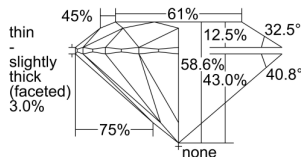

GIA®

FACSIMILE

GIA REPORT 6432289045

Verify this report at GIA.edu

GIA NATURAL DIAMOND DOSSIER®

May 04, 2022
GIA Report Number **6432289045**
Shape and Cutting Style ..... **Round Brilliant**
Measurements ..... **4.08 - 4.11 x 2.40 mm**

GRADING RESULTS

Carat Weight ..... **0.24 carat**
Color Grade ..... **D**
Clarity Grade ..... **Internally Flawless**
Cut Grade ..... **Excellent**

ADDITIONAL GRADING INFORMATION

Polish ..... **Excellent**
Symmetry ..... **Excellent**
Fluorescence ..... **None**
Clarity Characteristics..... **Minor Details of Polish**
Inscription(s): **GIA 6432289045**

PROPORTIONS

Profile to actual proportions

GRADING SCALES

GIA COLOR SCALE		GIA CLARITY SCALE		GIA CUT SCALE		
COLORLESS	D	VERY VERY SLIGHTLY INCLUDED	FLAWLESS	EXCELLENT		
	E		INTERNALLY FLAWLESS			
	F		VVS₁			
	G		VVS₂			
	NEAR COLORLESS	H	VERY SLIGHTLY INCLUDED	VS₁	VERY GOOD	
		I		VS₂		
		FAINT	J	SLIGHTLY INCLUDED	SI₁	FAIR
			K		SI₂	
	L		I₁			
	VERY LIGHT		M	INCLUDED	I₂	POOR
N			I₃			
O						
P						
LIGHT	Q					
	R					
	S					
	T					
	U					
	V					
	W					
	X					
	Y					
	Z