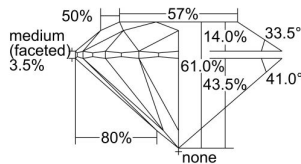

GIA®

FACSIMILE

GIA REPORT 6432295178

Verify this report at GIA.edu

GIA NATURAL DIAMOND DOSSIER®

May 04, 2022
GIA Report Number **6432295178**
Shape and Cutting Style ..... **Round Brilliant**
Measurements ..... **5.13 - 5.16 x 3.14 mm**

GRADING RESULTS

Carat Weight ..... **0.50 carat**
Color Grade ..... **L**
Clarity Grade **VS1**
Cut Grade ..... **Excellent**

ADDITIONAL GRADING INFORMATION

Polish ..... **Excellent**
Symmetry ..... **Excellent**
Fluorescence ..... **None**
Clarity Characteristics ..... **Feather**
Inscription(s): **GIA 6432295178**

PROPORTIONS

Profile to actual proportions

GRADING SCALES

GIA COLOR SCALE	GIA CLARITY SCALE	GIA CUT SCALE	
D	FLAWLESS	EXCELLENT	
E	INTERNALLY FLAWLESS		
F		VVS₁	VERY GOOD
G	VVS₂		
H	VS₁	GOOD	
I	VS₂		
J	SI₁	FAIR	
K	SI₂		
L	I₁	POOR	
M	I₂		
N	I₃		
O			
P			
Q			
R			
S			
T			
U			
V			
W			
X			
Y			
Z