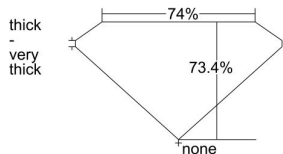

GIA®

FACSIMILE

GIA REPORT 6432301447

Verify this report at GIA.edu

GIA NATURAL DIAMOND DOSSIER®

May 12, 2022
GIA Report Number **6432301447**
Shape and Cutting Style ..... **Square Modified Brilliant**
Measurements ..... **4.93 x 4.71 x 3.45 mm**

GRADING RESULTS

Carat Weight ..... **0.70 carat**
Color Grade ..... **D**
Clarity Grade **S12**

ADDITIONAL GRADING INFORMATION

Polish ..... **Excellent**
Symmetry ..... **Very Good**
Fluorescence ..... **None**
Clarity Characteristics..... **Knot**
Inscription(s): GIA 6432301447

PROPORTIONS

Profile not to actual proportions

GRADING SCALES

GIA COLOR SCALE		GIA CLARITY SCALE			
COLORLESS	D	VERY VERY SLIGHTLY INCLUDED	FLAWLESS		
	E		INTERNALLY FLAWLESS		
	F	VERY SLIGHTLY INCLUDED	VVS₁		
	G		VVS₂		
	H		VS₁		
	NEAR COLORLESS	I	SLIGHTLY INCLUDED	VS₂	
		J		S1₁	
		FAINT	K	INCLUDED	S1₂
			L		I₁
			M		I₂
VERT LIGHT	N	LIGHT	I₃		
	O				
	P				
	Q				
	R				
	S				
	T				
LIGHT	U				
	V				
	W				
	X				
Y					
Z