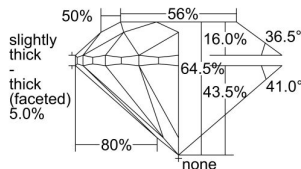

GIA®

FACSIMILE

GIA REPORT 6432302397

Verify this report at GIA.edu

GIA NATURAL DIAMOND DOSSIER®

May 11, 2022
GIA Report Number **6432302397**
Shape and Cutting Style ..... **Round Brilliant**
Measurements ..... **4.98 - 5.02 x 3.23 mm**

GRADING RESULTS

Carat Weight ..... **0.51 carat**
Color Grade ..... **L**
Clarity Grade **VS1**
Cut Grade ..... **Very Good**

ADDITIONAL GRADING INFORMATION

Polish ..... **Excellent**
Symmetry ..... **Very Good**
Fluorescence ..... **Faint**
Clarity Characteristics..... **Cloud, Crystal**
Inscription(s): **GIA 6432302397**

PROPORTIONS

Profile to actual proportions

GRADING SCALES

GIA COLOR SCALE	GIA CLARITY SCALE	GIA CUT SCALE	
D	FLAWLESS	EXCELLENT	
E	INTERNALLY FLAWLESS		
F		VVS₁	VERY GOOD
G	VVS₂		
H	VS₁	GOOD	
I	VS₂		
J	SI₁	FAIR	
K	SI₂		
L	I₁	POOR	
M	I₂		
N	I₃		
O			
P			
Q			
R			
S			
T			
U			
V			
W			
X			
Y			
Z