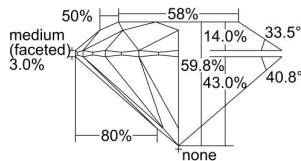

GIA®

FACSIMILE

GIA REPORT 6432312765

Verify this report at GIA.edu

GIA NATURAL DIAMOND DOSSIER®

May 05, 2022
GIA Report Number **6432312765**
Shape and Cutting Style ..... **Round Brilliant**
Measurements ..... **5.78 - 5.81 x 3.46 mm**

GRADING RESULTS

Carat Weight ..... **0.70 carat**
Color Grade ..... **F**
Clarity Grade **VVS2**
Cut Grade ..... **Excellent**

ADDITIONAL GRADING INFORMATION

Polish ..... **Excellent**
Symmetry ..... **Excellent**
Fluorescence ..... **Medium Blue**
Clarity Characteristics..... **Cloud, Pinpoint, Surface Graining**
Inspection(s): **GIA 6432312765**

PROPORTIONS

Profile to actual proportions

GRADING SCALES

GIA COLOR SCALE	GIA CLARITY SCALE	GIA CUT SCALE	
D	FLAWLESS	EXCELLENT	
E	INTERNALLY FLAWLESS		
F		VVS₁	VERY GOOD
G	VVS₂		
H	VS₁	GOOD	
I	VS₂		
J	SI₁	FAIR	
K	SI₂		
L	I₁	POOR	
M	I₂		
N	I₃		
O			
P			
Q			
R			
S			
T			
U			
V			
W			
X			
Y			
Z