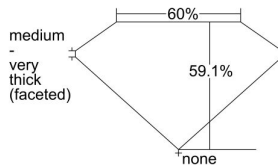

GIA®

FACSIMILE

GIA REPORT 6432315991

Verify this report at GIA.edu

GIA NATURAL DIAMOND DOSSIER®

May 23, 2022
GIA Report Number 6432315991
Shape and Cutting Style ..... Heart Brilliant
Measurements ..... 5.59 x 6.49 x 3.83 mm

GRADING RESULTS

Carat Weight ..... 0.80 carat
Color Grade ..... G
Clarity Grade SI2

ADDITIONAL GRADING INFORMATION

Polish ..... Excellent
Symmetry ..... Very Good
Fluorescence ..... None
Clarity Characteristics ..... Crystal, Cloud
Inscription(s): GIA 6432315991

PROPORTIONS

Profile not to actual proportions

GRADING SCALES

GIA COLOR SCALE		GIA CLARITY SCALE			
COLORLESS	D	VERY VERY SLIGHTLY INCLUDED	FLAWLESS		
	E		INTERNALLY FLAWLESS		
	F		VVS₁		
	G		VVS₂		
	NEAR COLORLESS	H	VERY SLIGHTLY INCLUDED	VS₁	
		I		VS₂	
		FAINT	J	SLIGHTLY INCLUDED	SI₁
			K		SI₂
	L		I₁		
	VERT LIGHT		M	INCLUDED	I₂
N			I₃		
O					
LIGHT		P			
		Q			
		R			
	S				
	T				
	U				
	V				
	W				
	X				
	Y				
	Z