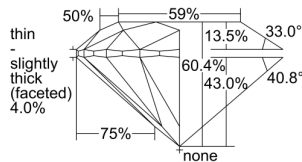

GIA®

FACSIMILE

GIA REPORT 6432329955

Verify this report at GIA.edu

GIA NATURAL DIAMOND DOSSIER®

May 06, 2022
GIA Report Number **6432329955**
Shape and Cutting Style ..... **Round Brilliant**
Measurements ..... **5.44 - 5.47 x 3.29 mm**

GRADING RESULTS

Carat Weight ..... **0.60 carat**
Color Grade ..... **G**
Clarity Grade **VS2**
Cut Grade ..... **Excellent**

ADDITIONAL GRADING INFORMATION

Polish ..... **Excellent**
Symmetry ..... **Excellent**
Fluorescence ..... **Faint**
Clarity Characteristics..... **Crystal, Cloud, Cavity**
Inscription(s): **GIA 6432329955**

PROPORTIONS

GRADING SCALES

GIA COLOR SCALE

COLOURESS	D
	E
	F
	G
	H
	I
	J
NEAR COLOURESS	K
	L
	M
	N
	O
	P
	Q
	R
	S
	T
	U
	V
	W
	X
	Y
	Z

GIA CLARITY SCALE

FLAWLESS	VERY VERY SLIGHTLY INCLUDED	VS₁	VS₂	VS₁	VS₂	SI₁	SI₂	I₁	I₂	I₃		
											FLAWLESS	INTERNALLY FLAWLESS

GIA CUT SCALE

EXCELLENT
VERY GOOD
GOOD
FAIR
POOR