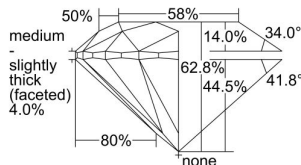

GIA®

FACSIMILE

GIA REPORT 6432334746

Verify this report at GIA.edu

GIA NATURAL DIAMOND DOSSIER®

May 06, 2022
GIA Report Number **6432334746**
Shape and Cutting Style ..... **Round Brilliant**
Measurements ..... **5.83 - 5.87 x 3.67 mm**

GRADING RESULTS

Carat Weight ..... **0.77 carat**
Color Grade ..... **H**
Clarity Grade **VVS1**
Cut Grade ..... **Excellent**

ADDITIONAL GRADING INFORMATION

Polish ..... **Excellent**
Symmetry ..... **Excellent**
Fluorescence ..... **Faint**
Clarity Characteristics..... **Pinpoint, Feather**
Inscription(s): **GIA 6432334746**

PROPORTIONS

Profile to actual proportions

GRADING SCALES

GIA COLOR SCALE

COLOREDNESS	D
	E
	F
	G
	H
	I
	J
NEAR COLORLESS	K
	L
FAINTE	M
	N
	O
	P
VERY LIGHT	Q
	R
	S
	T
	U
	V
	W
	X
	Y
LIGHT	Z

GIA CLARITY SCALE

FLAWLESS	VERY VERY SLIGHTLY INCLUDED	VVS₁	
			VVS₂
INTERNALLY FLAWLESS	VERY SLIGHTLY INCLUDED	VS₁	
		VS₂	
SLIGHTLY INCLUDED	INCLUDED	SI₁	
		SI₂	
INCLUDED		I₁	
		I₂	
		I₃	

GIA CUT SCALE

EXCELLENT	VERY GOOD	GOOD	FAIR	POOR