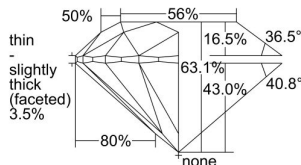

GIA®

FACSIMILE

GIA REPORT 6432349975

Verify this report at GIA.edu

GIA NATURAL DIAMOND DOSSIER®

May 13, 2022
GIA Report Number **6432349975**
Shape and Cutting Style ..... **Round Brilliant**
Measurements ..... **3.88 - 3.91 x 2.46 mm**

GRADING RESULTS

Carat Weight ..... **0.23 carat**
Color Grade ..... **D**
Clarity Grade **VVS2**
Cut Grade ..... **Excellent**

ADDITIONAL GRADING INFORMATION

Polish ..... **Excellent**
Symmetry ..... **Excellent**
Fluorescence ..... **Faint**
Clarity Characteristics..... **Indented Natural, Pinpoint, Cloud**
Inscription(s): **GIA 6432349975**

PROPORTIONS

Profile to actual proportions