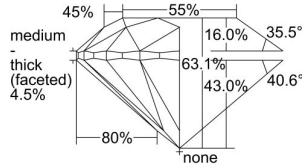

GIA®

FACSIMILE

GIA REPORT 6432350441

Verify this report at GIA.edu

GIA NATURAL DIAMOND DOSSIER®

May 16, 2022
GIA Report Number **6432350441**
Shape and Cutting Style ..... **Round Brilliant**
Measurements ..... **5.59 - 5.64 x 3.54 mm**

GRADING RESULTS

Carat Weight ..... **0.70 carat**
Color Grade ..... **G**
Clarity Grade **VS2**
Cut Grade ..... **Very Good**

ADDITIONAL GRADING INFORMATION

Polish ..... **Excellent**
Symmetry ..... **Excellent**
Fluorescence ..... **None**
Clarity Characteristics..... **Crystal, Cloud, Feather**
Inscription(s): **GIA 6432350441**

PROPORTIONS

Profile to actual proportions