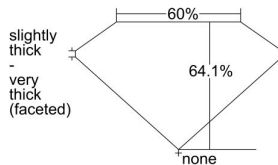

GIA®

FACSIMILE

GIA REPORT 6432355527

Verify this report at GIA.edu

GIA NATURAL DIAMOND DOSSIER®

May 10, 2022
GIA Report Number **6432355527**
Shape and Cutting Style ..... **Pear Brilliant**
Measurements ..... **7.24 x 4.87 x 3.13 mm**

GRADING RESULTS

Carat Weight ..... **0.70 carat**
Color Grade ..... **I**
Clarity Grade **S11**

ADDITIONAL GRADING INFORMATION

Polish ..... **Excellent**
Symmetry ..... **Very Good**
Fluorescence ..... **None**
Clarity Characteristics ..... **Crystal**
Inscription(s): GIA 6432355527

PROPORTIONS

Profile not to actual proportions

GRADING SCALES

GIA COLOR SCALE		GIA CLARITY SCALE			
COLORLESS	D	VERY VERY SLIGHTLY INCLUDED	FLAWLESS		
	E		INTERNALLY FLAWLESS		
	F		VVS₁		
	G		VVS₂		
	NEAR COLORLESS	H	VERY SLIGHTLY INCLUDED	VS₁	
		I		VS₂	
		FAINT	J	SLIGHTLY INCLUDED	S1₁
			K		S1₂
	L		I₁		
	VERT LIGHT		M	INCLUDED	I₂
N			I₃		
O					
P					
LIGHT	Q				
	R				
	S				
	T				
	U				
	Z