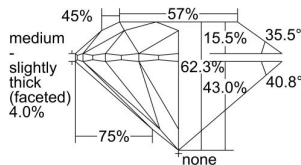

GIA®

FACSIMILE

GIA REPORT 6432357423

Verify this report at GIA.edu

GIA NATURAL DIAMOND DOSSIER®

May 10, 2022
GIA Report Number **6432357423**
Shape and Cutting Style ..... **Round Brilliant**
Measurements ..... **5.65 - 5.69 x 3.53 mm**

GRADING RESULTS

Carat Weight ..... **0.70 carat**
Color Grade ..... **F**
Clarity Grade **VVS1**
Cut Grade ..... **Excellent**

ADDITIONAL GRADING INFORMATION

Polish ..... **Excellent**
Symmetry ..... **Excellent**
Fluorescence ..... **Faint**
Clarity Characteristics..... **Cloud, Pinpoint, Feather**
Inscription(s): **GIA 6432357423**

PROPORTIONS

Profile to actual proportions