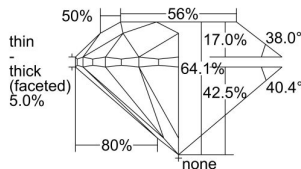

GIA®

FACSIMILE

GIA REPORT 6432364276

Verify this report at GIA.edu

GIA NATURAL DIAMOND DOSSIER®

May 23, 2022
GIA Report Number **6432364276**
Shape and Cutting Style ..... **Round Brilliant**
Measurements ..... **4.97 - 5.00 x 3.19 mm**

GRADING RESULTS

Carat Weight ..... **0.50 carat**
Color Grade ..... **D**
Clarity Grade **S11**
Cut Grade ..... **Very Good**

ADDITIONAL GRADING INFORMATION

Polish ..... **Excellent**
Symmetry ..... **Excellent**
Fluorescence ..... **None**
Clarity Characteristics ..... **Feather**
Inscription(s): **GIA 6432364276**

PROPORTIONS

Profile to actual proportions