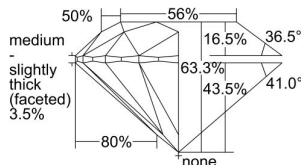

GIA®

FACSIMILE

GIA REPORT 6432373083

Verify this report at GIA.edu

GIA NATURAL DIAMOND DOSSIER®

May 11, 2022
GIA Report Number **6432373083**
Shape and Cutting Style ..... **Round Brilliant**
Measurements ..... **6.12 - 6.16 x 3.88 mm**

GRADING RESULTS

Carat Weight ..... **0.90 carat**
Color Grade ..... **L**
Clarity Grade **VS2**
Cut Grade ..... **Excellent**

ADDITIONAL GRADING INFORMATION

Polish ..... **Excellent**
Symmetry ..... **Excellent**
Fluorescence ..... **Faint**
Clarity Characteristics..... **Cloud, Crystal, Feather**
Inscription(s): **GIA 6432373083**

PROPORTIONS

Profile to actual proportions

GRADING SCALES

GIA COLOR SCALE	GIA CLARITY SCALE	GIA CUT SCALE	
D	FLAWLESS	EXCELLENT	
E	INTERNALLY FLAWLESS		
F		VVS₁	VERY GOOD
G	VVS₂		
H	VS₁	GOOD	
I	VS₂		
J	SI₁	FAIR	
K	SI₂		
L	I₁	POOR	
M	I₂		
N	I₃		
O			
P			
Q			
R			
S			
T			
U			
V			
W			
X			
Y			
Z