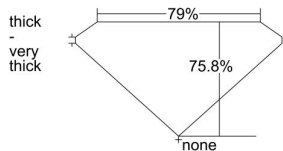

GIA®

FACSIMILE

GIA REPORT 6432374750

Verify this report at GIA.edu

GIA NATURAL DIAMOND DOSSIER®

May 23, 2022
GIA Report Number **6432374750**
Shape and Cutting Style ..... **Square Modified Brilliant**
Measurements ..... **4.90 x 4.67 x 3.54 mm**

GRADING RESULTS

Carat Weight ..... **0.70 carat**
Color Grade ..... **J**
Clarity Grade **VS2**

ADDITIONAL GRADING INFORMATION

Polish ..... **Excellent**
Symmetry ..... **Very Good**
Fluorescence ..... **None**
Clarity Characteristics ..... **Feather**
Inscription(s): **GIA 6432374750**

PROPORTIONS

Profile not to actual proportions

GRADING SCALES

GIA COLOR SCALE		GIA CLARITY SCALE			
COLORLESS	D	VERY VERY SLIGHTLY INCLUDED	FLAWLESS		
	E		INTERNALLY FLAWLESS		
	F	VERY SLIGHTLY INCLUDED	VVS₁		
	G		VVS₂		
	H		VS₁		
	NEAR COLORLESS	I	SLIGHTLY INCLUDED	VS₂	
		J		SI₁	
		FAINT	K	INCLUDED	SI₂
			L		I₁
			M		I₂
VERT LIGHT	N	LIGHT	I₃		
	O				
	P				
	Q				
	R				
	S				
	T