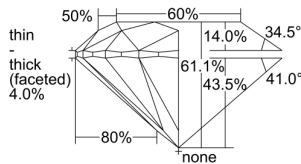

GIA®

FACSIMILE

GIA REPORT 6432383194

Verify this report at GIA.edu

GIA NATURAL DIAMOND DOSSIER®

May 16, 2022
GIA Report Number **6432383194**
Shape and Cutting Style ..... **Round Brilliant**
Measurements ..... **5.08 - 5.11 x 3.11 mm**

GRADING RESULTS

Carat Weight ..... **0.50 carat**
Color Grade ..... **I**
Clarity Grade **VVS2**
Cut Grade ..... **Very Good**

ADDITIONAL GRADING INFORMATION

Polish ..... **Excellent**
Symmetry ..... **Excellent**
Fluorescence ..... **None**
Clarity Characteristics..... **Indented Natural, Pinpoint**
Inscription(s): **GIA 6432383194**

PROPORTIONS

Profile to actual proportions

GRADING SCALES

GIA COLOR SCALE	GIA CLARITY SCALE	GIA CUT SCALE	
D	FLAWLESS	EXCELLENT	
E	INTERNALLY FLAWLESS		
F		VVS₁	VERY GOOD
G	VVS₂		
H	VS₁	GOOD	
I	VS₂		
J	SI₁	FAIR	
K	SI₂		
L	I₁	POOR	
M			
N			
O	I₂		
P			
Q			
R	I₃		
S			
T			
U			
V			
W			
X			
Y			
Z