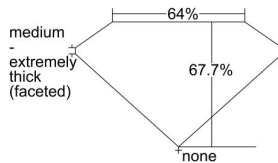

GIA®

FACSIMILE

GIA REPORT 6432399841

Verify this report at GIA.edu

GIA NATURAL DIAMOND DOSSIER®

May 16, 2022
GIA Report Number 6432399841
Shape and Cutting Style ..... Pear Brilliant
Measurements ..... 7.84 x 4.64 x 3.14 mm

GRADING RESULTS

Carat Weight ..... 0.70 carat
Color Grade ..... D
Clarity Grade VVS1

ADDITIONAL GRADING INFORMATION

Polish ..... Excellent
Symmetry ..... Very Good
Fluorescence ..... None
Clarity Characteristics ..... Indented Natural
Inscription(s): GIA 6432399841

PROPORTIONS

Profile not to actual proportions

GRADING SCALES

GIA COLOR SCALE		GIA CLARITY SCALE			
COLORLESS	D	VERY VERY SLIGHTLY INCLUDED	FLAWLESS		
	E		INTERNALLY FLAWLESS		
	F	VERY SLIGHTLY INCLUDED	VVS₁		
	G		VVS₂		
	H		VS₁		
	NEAR COLORLESS	I	SLIGHTLY INCLUDED	VS₂	
		J		SI₁	
		FAINT	K	INCLUDED	SI₂
			L		I₁
			M		I₂
VERT LIGHT	N	LIGHT	I₃		
	O				
	P				
	Q				
	R