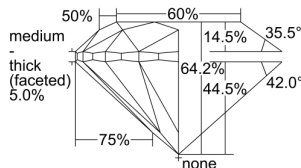

GIA®

FACSIMILE

GIA REPORT 6432402406

Verify this report at GIA.edu

GIA NATURAL DIAMOND DOSSIER®

May 16, 2022
GIA Report Number **6432402406**
Shape and Cutting Style ..... **Round Brilliant**
Measurements ..... **6.04 - 6.09 x 3.89 mm**

GRADING RESULTS

Carat Weight ..... **0.90 carat**
Color Grade ..... **I**
Clarity Grade **VVS2**
Cut Grade ..... **Very Good**

ADDITIONAL GRADING INFORMATION

Polish ..... **Excellent**
Symmetry ..... **Very Good**
Fluorescence ..... **Strong Blue**
Clarity Characteristics..... **Pinpoint, Cloud, Indented Natural**
Inscription(s): **GIA 6432402406**

PROPORTIONS

Profile to actual proportions

GRADING SCALES

GIA COLOR SCALE	GIA CLARITY SCALE	GIA CUT SCALE	
D	FLAWLESS	EXCELLENT	
E	INTERNALLY FLAWLESS		
F		VVS₁	VERY GOOD
G	VVS₂		
H	VS₁	GOOD	
I	VS₂		
J	SI₁	FAIR	
K	SI₂		
L	I₁	POOR	
M	I₂		
N	I₃		
O			
P			
Q			
R			
S			
T			
U			
V			
W			
X			
Y			
Z