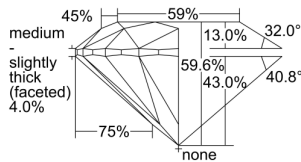

GIA®

FACSIMILE

GIA REPORT 6432428971

Verify this report at GIA.edu

GIA NATURAL DIAMOND DOSSIER®

May 17, 2022
GIA Report Number **6432428971**
Shape and Cutting Style ..... **Round Brilliant**
Measurements ..... **5.16 - 5.18 x 3.08 mm**

GRADING RESULTS

Carat Weight ..... **0.50 carat**
Color Grade ..... **F**
Clarity Grade **VS1**
Cut Grade ..... **Excellent**

ADDITIONAL GRADING INFORMATION

Polish ..... **Excellent**
Symmetry ..... **Excellent**
Fluorescence ..... **None**
Clarity Characteristics..... **Cloud, Crystal**
Inscription(s): **GIA 6432428971**

PROPORTIONS

Profile to actual proportions

GRADING SCALES

GIA COLOR SCALE	GIA CLARITY SCALE	GIA CUT SCALE	
D	FLAWLESS	EXCELLENT	
E	INTERNALLY FLAWLESS		
F		VVS₁	VERY GOOD
G	VVS₂		
H	VS₁	GOOD	
I	VS₂		
J	SI₁	FAIR	
K	SI₂		
L	I₁	POOR	
M			
N			
O	I₂		
P			
Q			
R	I₃		
S			
T			
U			
V			
W			
X			
Y			
Z