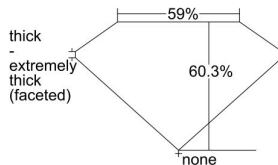

GIA®

FACSIMILE

GIA REPORT 6432464413

Verify this report at GIA.edu

GIA NATURAL DIAMOND DOSSIER®

May 19, 2022
GIA Report Number **6432464413**
Shape and Cutting Style ..... **Heart Brilliant**
Measurements ..... **5.22 x 6.10 x 3.68 mm**

GRADING RESULTS

Carat Weight ..... **0.70 carat**
Color Grade ..... **I**
Clarity Grade **VVS2**

ADDITIONAL GRADING INFORMATION

Polish ..... **Excellent**
Symmetry ..... **Very Good**
Fluorescence ..... **None**
Clarity Characteristics ..... **Pinpoint**
Inscription(s): **GIA 6432464413**

PROPORTIONS

Profile not to actual proportions

GRADING SCALES

GIA COLOR SCALE		GIA CLARITY SCALE			
COLORLESS	D	VERY VERY SLIGHTLY INCLUDED	FLAWLESS		
	E		INTERNALLY FLAWLESS		
	F	VERY SLIGHTLY INCLUDED	VVS₁		
	G		VVS₂		
	H		VS₁		
	NEAR COLORLESS	I	SLIGHTLY INCLUDED	VS₂	
		J		SI₁	
		FAINT	K	INCLUDED	SI₂
			L		I₁
			M		I₂
VERT LIGHT	N	LIGHT	I₃		
	O				
	P				
	Q				
	R