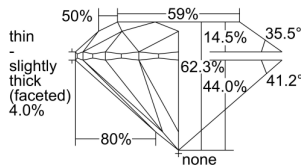

GIA®

FACSIMILE

GIA REPORT 6432480685

Verify this report at GIA.edu

GIA NATURAL DIAMOND DOSSIER®

May 23, 2022
GIA Report Number **6432480685**
Shape and Cutting Style ..... **Round Brilliant**
Measurements ..... **5.64 - 5.68 x 3.53 mm**

GRADING RESULTS

Carat Weight ..... **0.70 carat**
Color Grade ..... **K**
Clarity Grade **VS1**
Cut Grade ..... **Excellent**

ADDITIONAL GRADING INFORMATION

Polish ..... **Excellent**
Symmetry ..... **Excellent**
Fluorescence ..... **Medium Blue**
Clarity Characteristics..... **Crystal, Pinpoint, Needle**
Inscription(s): **GIA 6432480685**

PROPORTIONS

Profile to actual proportions