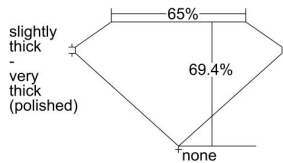

GIA®

FACSIMILE

GIA REPORT 6432494635

Verify this report at GIA.edu

GIA NATURAL DIAMOND DOSSIER®

May 23, 2022
GIA Report Number **6432494635**
Shape and Cutting Style ..... **Cut-Cornered Rectangular Modified Brilliant**
Measurements ..... **5.74 x 4.63 x 3.21 mm**

GRADING RESULTS

Carat Weight ..... **0.80 carat**
Color Grade ..... **G**
Clarity Grade **VS1**

ADDITIONAL GRADING INFORMATION

Polish ..... **Excellent**
Symmetry ..... **Excellent**
Fluorescence ..... **None**
Clarity Characteristics..... **Crystal, Cloud, Pinpoint, Needle**
Inspection(s): **GIA 6432494635**

PROPORTIONS

Profile not to actual proportions

GRADING SCALES

GIA COLOR SCALE		GIA CLARITY SCALE	
COLORLESS	D	VERY VERY SLIGHTLY INCLUDED	FLAWLESS
	E		INTERNALLY FLAWLESS
	F		VVS₁
	G		VVS₂
	H		VS₁
	I		VS₂
	J		SI₁
	K		SI₂
	L		I₁
	M		I₂
NEAR COLORLESS	N	SLIGHTLY INCLUDED	I₃
	O		
	P		
	Q		
FAINT	R		
	S		
	T		
	U		
VERT LIGHT	V		
	W		
	X		
	Y		
LIGHT	Z