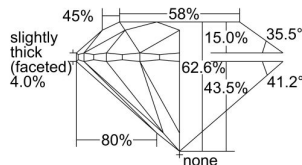

GIA®

FACSIMILE

GIA REPORT 6432515409

Verify this report at GIA.edu

GIA NATURAL DIAMOND DOSSIER®

June 01, 2022
GIA Report Number **6432515409**
Shape and Cutting Style ..... **Round Brilliant**
Measurements ..... **4.66 - 4.70 x 2.93 mm**

GRADING RESULTS

Carat Weight ..... **0.40 carat**
Color Grade ..... **E**
Clarity Grade **S12**
Cut Grade ..... **Excellent**

ADDITIONAL GRADING INFORMATION

Polish ..... **Excellent**
Symmetry ..... **Excellent**
Fluorescence ..... **None**
Clarity Characteristics..... **Cloud, Crystal**
Inscription(s): **GIA 6432515409**

PROPORTIONS

Profile to actual proportions

GRADING SCALES

GIA COLOR SCALE	GIA CLARITY SCALE	GIA CUT SCALE	
D	FLAWLESS	EXCELLENT	
E	INTERNALLY FLAWLESS		
F		VVS₁	VERY GOOD
G	VVS₂		
H	VS₁	GOOD	
I	VS₂		
J	S1₁	FAIR	
K	S1₂		
L	I₁	POOR	
M	I₂		
N	I₃		
O			
P			
Q			
R			
S			
T			
U			
V			
W			
X			
Y			
Z