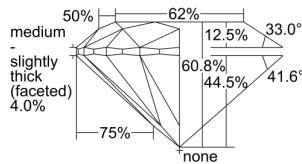

GIA®

FACSIMILE

GIA REPORT 6432522381

Verify this report at GIA.edu

GIA NATURAL DIAMOND DOSSIER®

May 25, 2022
GIA Report Number **6432522381**
Shape and Cutting Style ..... **Round Brilliant**
Measurements ..... **3.75 - 3.76 x 2.28 mm**

GRADING RESULTS

Carat Weight ..... **0.19 carat**
Color Grade ..... **G**
Clarity Grade **VVS2**
Cut Grade ..... **Excellent**

ADDITIONAL GRADING INFORMATION

Polish ..... **Excellent**
Symmetry ..... **Excellent**
Fluorescence ..... **None**
Clarity Characteristics..... **Needle, Pinpoint**
Inscription(s): **GIA 6432522381**

PROPORTIONS

Profile to actual proportions

GRADING SCALES

GIA COLOR SCALE	GIA CLARITY SCALE	GIA CUT SCALE	
D	FLAWLESS	EXCELLENT	
E	INTERNALLY FLAWLESS		
F		VVS₁	VERY GOOD
G	VVS₂		
H	VS₁	GOOD	
I	VS₂		
J	SI₁	FAIR	
K	SI₂		
L	I₁	POOR	
M	I₂		
N	I₃		
O			
P			
Q			
R			
S			
T			
U			
V			
W			
X			
Y			
Z