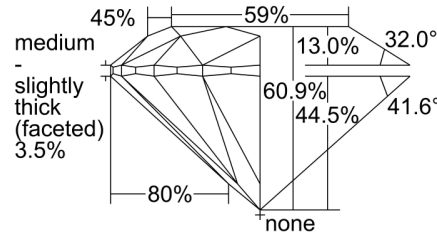

GIA REPORT
6432524573

Verify this report at GIA.edu

FACSIMILE

This is a digital representation of the original GIA Report. This representation might not be accepted in lieu of the original GIA Report in certain circumstances. The original GIA Report includes certain security features which are not reproducible on this facsimile.

GIA NATURAL DIAMOND GRADING REPORT

May 26, 2022
GIA Report Number 6432524573
Shape and Cutting Style ..... Round Brilliant
Measurements ..... 6.71 - 6.73 x 4.09 mm

GRADING RESULTS

Carat Weight ..... 1.12 carat
Color Grade ..... J
Clarity Grade ..... Internally Flawless
Cut Grade ..... Excellent

ADDITIONAL GRADING INFORMATION

Polish ..... Excellent
Symmetry ..... Excellent
Fluorescence ..... None
Inscription(s): GIA 6432524573
Comments: Minor details of polish are not shown.

PROPORTIONS

Profile to actual proportions