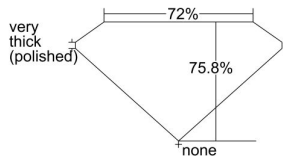

GIA®

FACSIMILE

GIA REPORT 6432550642

Verify this report at GIA.edu

GIA NATURAL DIAMOND DOSSIER®

June 01, 2022
GIA Report Number **6432550642**
Shape and Cutting Style ..... **Square Modified Brilliant**
Measurements ..... **5.01 x 4.83 x 3.66 mm**

GRADING RESULTS

Carat Weight ..... **0.80 carat**
Color Grade ..... **D**
Clarity Grade **S11**

ADDITIONAL GRADING INFORMATION

Polish ..... **Excellent**
Symmetry ..... **Very Good**
Fluorescence ..... **None**
Clarity Characteristics ..... **Feather, Crystal, Knot**
Inscription(s): **GIA 6432550642**

PROPORTIONS

Profile not to actual proportions

GRADING SCALES

GIA COLOR SCALE		GIA CLARITY SCALE			
COLORLESS	D	VERY VERY SLIGHTLY INCLUDED	FLAWLESS		
	E		INTERNALLY FLAWLESS		
	F		VVS₁		
	NEAR COLORLESS	G	VVS₂		
		H	VERY SLIGHTLY INCLUDED	VS₁	
		I		VS₂	
		FAINT	J	SLIGHTLY INCLUDED	S1₁
			K		S1₂
	L		I₁		
	VERY LIGHT		M	INCLUDED	I₂
N			I₃		
O		LIGHT			
P					
Q					
R					
S