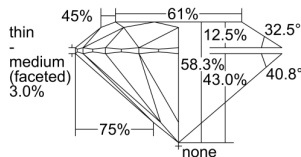

GIA®

FACSIMILE

GIA REPORT 6432552557

Verify this report at GIA.edu

GIA NATURAL DIAMOND DOSSIER®

May 27, 2022
GIA Report Number 6432552557
Shape and Cutting Style ..... Round Brilliant
Measurements ..... 4.01 - 4.03 x 2.35 mm

GRADING RESULTS

Carat Weight ..... 0.23 carat
Color Grade ..... E
Clarity Grade VS1
Cut Grade ..... Excellent

ADDITIONAL GRADING INFORMATION

Polish ..... Excellent
Symmetry ..... Excellent
Fluorescence ..... None
Clarity Characteristics ..... Cloud
Inscription(s): GIA 6432552557

PROPORTIONS

Profile to actual proportions

GRADING SCALES

GIA COLOR SCALE	GIA CLARITY SCALE	GIA CUT SCALE	
D	FLAWLESS	EXCELLENT	
E	INTERNALLY FLAWLESS		
F		VVS₁	VERY GOOD
G	VVS₂		
H	VS₁	GOOD	
I	VS₂		
J	SI₁	FAIR	
K	SI₂		
L	I₁	POOR	
M	I₂		
N	I₃		
O			
P			
Q			
R			
S			
T			
U			
V			
W			
X			
Y			
Z