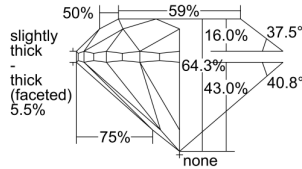

GIA®

FACSIMILE

GIA REPORT 6432561140

Verify this report at GIA.edu

GIA NATURAL DIAMOND DOSSIER®

June 06, 2022
GIA Report Number **6432561140**
Shape and Cutting Style ..... **Round Brilliant**
Measurements ..... **5.51 - 5.59 x 3.57 mm**

GRADING RESULTS

Carat Weight ..... **0.70 carat**
Color Grade ..... **D**
Clarity Grade **VS1**
Cut Grade ..... **Very Good**

ADDITIONAL GRADING INFORMATION

Polish ..... **Excellent**
Symmetry ..... **Very Good**
Fluorescence ..... **None**
Clarity Characteristics..... **Cloud, Crystal, Needle, Pinpoint**
Inscription(s): **GIA 6432561140**

PROPORTIONS

Profile to actual proportions