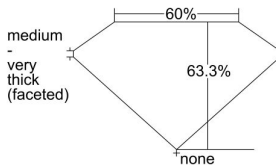

GIA®

FACSIMILE

GIA REPORT 6432577145

Verify this report at GIA.edu

GIA NATURAL DIAMOND DOSSIER®

June 08, 2022
GIA Report Number **6432577145**
Shape and Cutting Style ..... **Pear Brilliant**
Measurements ..... **6.01 x 3.68 x 2.33 mm**

GRADING RESULTS

Carat Weight ..... **0.30 carat**
Color Grade ..... **E**
Clarity Grade **VS1**

ADDITIONAL GRADING INFORMATION

Polish ..... **Very Good**
Symmetry ..... **Very Good**
Fluorescence ..... **None**
Clarity Characteristics..... **Feather**
Inscription(s): GIA 6432577145

PROPORTIONS

Profile not to actual proportions

GRADING SCALES

GIA COLOR SCALE		GIA CLARITY SCALE			
COLORLESS	D	VERY VERY SLIGHTLY INCLUDED	FLAWLESS		
	E		INTERNALLY FLAWLESS		
	F		VVS₁		
	G		VVS₂		
	NEAR COLORLESS	H	VERY SLIGHTLY INCLUDED	VS₁	
		I		VS₂	
		FAINT	J	SLIGHTLY INCLUDED	S₁
			K		S₂
	L		I₁		
	M		I₂		
N	I₃				
O					
VERT LIGHT	P	INCLUDED			
	Q				
	R				
	S				
	T				
	U				
	V				
LIGHT	W				
	X				
	Y				
	Z