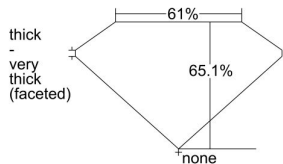

GIA®

FACSIMILE

GIA REPORT 6432595236

Verify this report at GIA.edu

GIA NATURAL DIAMOND DOSSIER®

June 01, 2022
GIA Report Number **6432595236**
Shape and Cutting Style ..... **Pear Brilliant**
Measurements ..... **7.39 x 4.92 x 3.20 mm**

GRADING RESULTS

Carat Weight ..... **0.70 carat**
Color Grade ..... **E**
Clarity Grade **VS1**

ADDITIONAL GRADING INFORMATION

Polish ..... **Excellent**
Symmetry ..... **Very Good**
Fluorescence ..... **Medium Blue**
Clarity Characteristics.....**Crystal, Pinpoint, Indented Natural**
Inscription(s): **GIA 6432595236**

PROPORTIONS

Profile not to actual proportions

GRADING SCALES

GIA COLOR SCALE		GIA CLARITY SCALE			
COLORLESS	D	VERY VERY SLIGHTLY INCLUDED	FLAWLESS		
	E		INTERNALLY FLAWLESS		
	F	VERY SLIGHTLY INCLUDED	VS₁		
	G		VS₂		
	H		VS₁		
	NEAR COLORLESS	I	VERY SLIGHTLY INCLUDED	VS₂	
		J		SI₁	
		FAINT	K	SLIGHTLY INCLUDED	SI₂
			L		I₁
			M		I₂
VERT LIGHT	N	INCLUDED	I₃		
	O				
	P				
	Q				
	R				
LIGHT	S				
	T				
	U				
	V				
	W				
	X				
	Y				
	Z