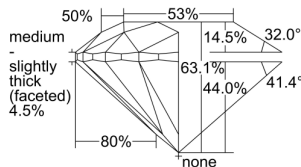

GIA®

FACSIMILE

GIA REPORT 6432595673

Verify this report at GIA.edu

GIA NATURAL DIAMOND DOSSIER®

June 02, 2022
GIA Report Number **6432595673**
Shape and Cutting Style ..... **Round Brilliant**
Measurements ..... **3.79 - 3.81 x 2.40 mm**

GRADING RESULTS

Carat Weight ..... **0.21 carat**
Color Grade ..... **F**
Clarity Grade **VS1**
Cut Grade ..... **Excellent**

ADDITIONAL GRADING INFORMATION

Polish ..... **Very Good**
Symmetry ..... **Excellent**
Fluorescence ..... **None**
Clarity Characteristics..... **Feather, Pinpoint**
Inscription(s): **GIA 6432595673**

PROPORTIONS

Profile to actual proportions

GRADING SCALES

GIA COLOR SCALE

COLORLESS	D
	E
	F
	G
	H
	I
	J
NEAR COLORLESS	K
	L
	M
	N
	O
	P
	Q
	R
	S
	T
	U
	V
	W
	X
	Y
LIGHT	Z

GIA CLARITY SCALE

FLAWLESS	VERY VERY SLIGHTLY INCLUDED	VVS₁	
			VVS₂
INTERNALLY FLAWLESS	VERY SLIGHTLY INCLUDED	VS₁	
		VS₂	
SLIGHTLY INCLUDED	INCLUDED	SI₁	
		SI₂	
INCLUDED		I₁	
		I₂	
		I₃	

GIA CUT SCALE

EXCELLENT
VERY GOOD
GOOD
FAIR
POOR