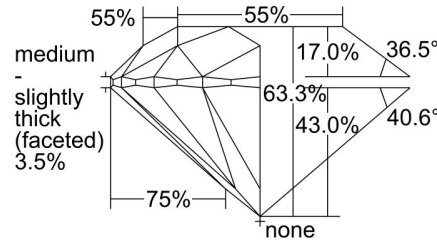

GIA NATURAL DIAMOND GRADING REPORT

June 02, 2022
 GIA Report Number 6432597423
 Shape and Cutting Style Round Brilliant
 Measurements 6.31 - 6.35 x 4.01 mm

GRADING RESULTS

Carat Weight 1.00 carat
 Color Grade I
 Clarity Grade VS1
 Cut Grade Excellent

ADDITIONAL GRADING INFORMATION

Polish Excellent
 Symmetry Excellent
 Fluorescence None
 Inscription(s): GIA 6432597423

Comments: Additional clouds are not shown. Pinpoints are not shown.

PROPORTIONS

Profile to actual proportions

CLARITY CHARACTERISTICS

KEY TO SYMBOLS*

- Crystal
- ◡ Indented Natural
- ∩ Feather
- △ Natural
- ☉ Cloud
- ∖ Needle

* Red symbols denote internal characteristics (inclusions). Green or black symbols denote external characteristics (blemishes). Diagram is an approximate representation of the diamond, and symbols shown indicate type, position, and approximate size of clarity characteristics. All clarity characteristics may not be shown. Details of finish are not shown.