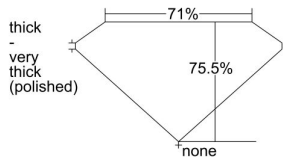

GIA®

FACSIMILE

GIA REPORT 6432611872

Verify this report at GIA.edu

GIA NATURAL DIAMOND DOSSIER®

June 06, 2022
GIA Report Number **6432611872**
Shape and Cutting Style ..... **Square Modified Brilliant**
Measurements ..... **4.74 x 4.73 x 3.57 mm**

GRADING RESULTS

Carat Weight ..... **0.70 carat**
Color Grade ..... **J**
Clarity Grade **S12**

ADDITIONAL GRADING INFORMATION

Polish ..... **Very Good**
Symmetry ..... **Excellent**
Fluorescence ..... **Strong Blue**
Clarity Characteristics ..... **Feather**
Inscription(s): GIA 6432611872

PROPORTIONS

Profile not to actual proportions

GRADING SCALES

GIA COLOR SCALE		GIA CLARITY SCALE			
COLORLESS	D	VERY VERY SLIGHTLY INCLUDED	FLAWLESS		
	E		INTERNALLY FLAWLESS		
	F	VERY SLIGHTLY INCLUDED	VVS₁		
	G		VVS₂		
	H		VS₁		
	NEAR COLORLESS	I	SLIGHTLY INCLUDED	VS₂	
		J		S1₁	
		FAINT	K	INCLUDED	S1₂
			L		I₁
			M		I₂
VERY LIGHT	N		LIGHT	I₃	
	O				
	P				
	Q				
LIGHT	R				
	S				
	T				
	U				
	V				
	Z